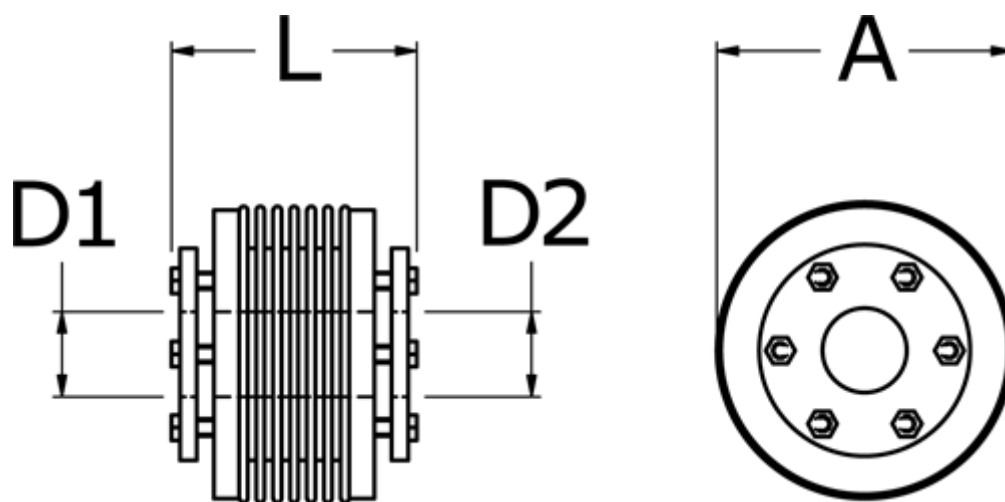

Data Sheet

Article number: 3330508001706565

Description: Bellow coupling type 5 size800
Length 170 mm, bore 65/65 mm

Measures

A	= 157
D1	= 65
D2	= 65
L	= 170
Nom. torque NM (Tkn)	= 800